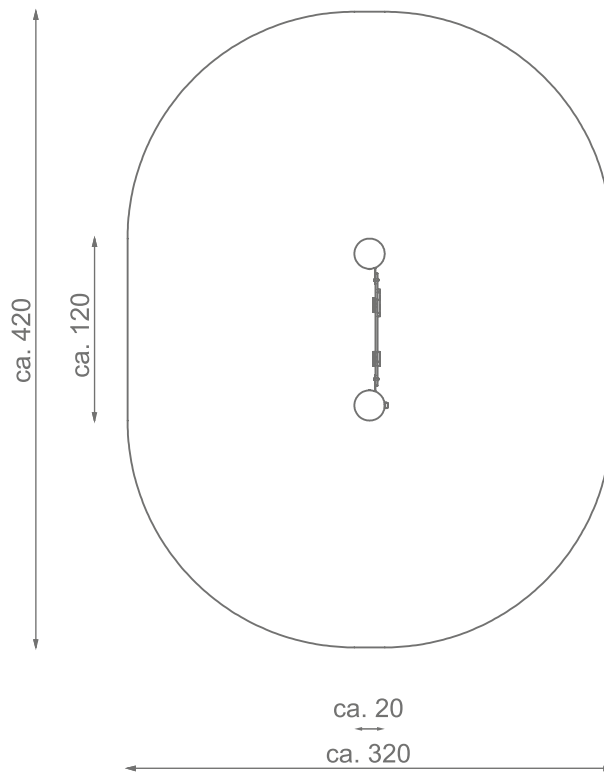

Information about the product

Dimensions	ca. 120 x 20 cm
Safety zone	ca. 420 x 320cm
Safety zone area	ca. 11,5 m ²
Overall height	ca. 130 cm
Free fall height	-
Amount of users	1
Product complies with EN 1176-1:2017-12	Yes
Availability of spare parts	Yes
Age range	1-12

Functions

SCALE 1:50

Materials

Natural robinia wood

Elements:
HDPE 15 mm