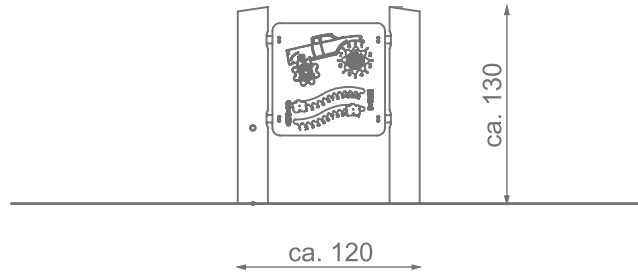

Information about the product

Dimensions	ca. 120 x 20 cm
Safety zone	ca. 420 x 320cm
Safety zone area	ca. 11,5 m ²
Overall height	ca. 130 cm
Free fall height	-
Amount of users	1
Product complies with EN 1176-1:2017-12	Yes
Availability of spare parts	Yes
Age range	1-12

Functions

SCALE 1:50

Materials

Natural robinia wood

Elements:
HDPE 15 mm